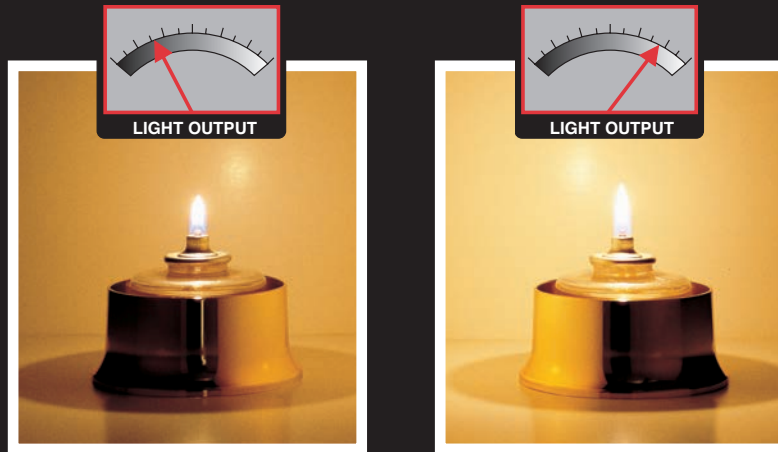

## Need More Light?

Try our “High Light” disposable fuel cell option. 3 times the light of our standard fuel cells.  
Great for use with shaded lamps or wherever you’d like more light.  
Order #HD3622-HL or #HD4226-HL.