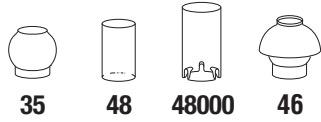

Etchings

Glass etching is an inexpensive decorating option. Choose from eighteen standard designs. Each design is etched onto two sides of your globe choice. Or, if you wish, we'll be happy to etch a different standard design on each side...just ask!

On 46 globes only the Ship Etch is available.

We etch your selected globes or cylinder lamps to order. Please allow up to 5 days for shipment.

Top → 46CE Ship Etch
Base → 1800

35GRE Golfer Etch
700

48000NE Pine Cones Etch